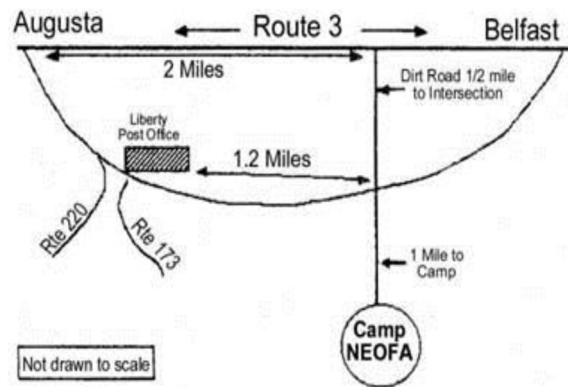

Directions to Camp NEOFA
From Augusta, Maine:
East on Rte. 3 to junction of Rte. 220. Rte 220 to Rte 173 to Liberty, Maine Continue from Liberty Post Office 1.2 miles to right hand turn onto North Trotting Park Road to Camp NEOFA.

From Belfast, Maine:
West on Rte. 3, after passing Maine State Rest Area on right, take next left (through the islands) to Camp sign on the left. Turn left onto North Trotting Park Road to Camp NEOFA.

More than 100 acres of open fields, mature pine groves and undeveloped land with 2,300 feet of waterfront footage on beautiful True's Pond.

Cabins

Twelve (12) cabins including two handicapped accessible, each cabin can house up to ten people (4 sets of bunk beds and 2 single beds). The Cabins do not have heat or electricity.